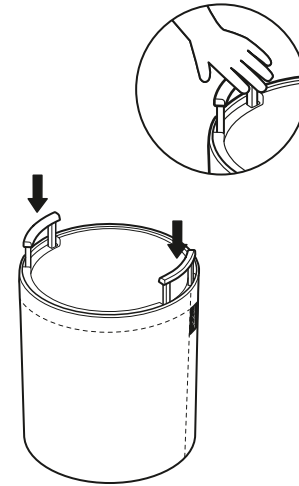

Item no: 14180 | 14181 | 14182
14183 | 14190 | 14191
14192 | 14193

1.

2.

4.

Item no: 14180 | 14181 | 14182 | 14183

Item no: 14190 | 14191 | 14192 | 14193

3.

5.

6.